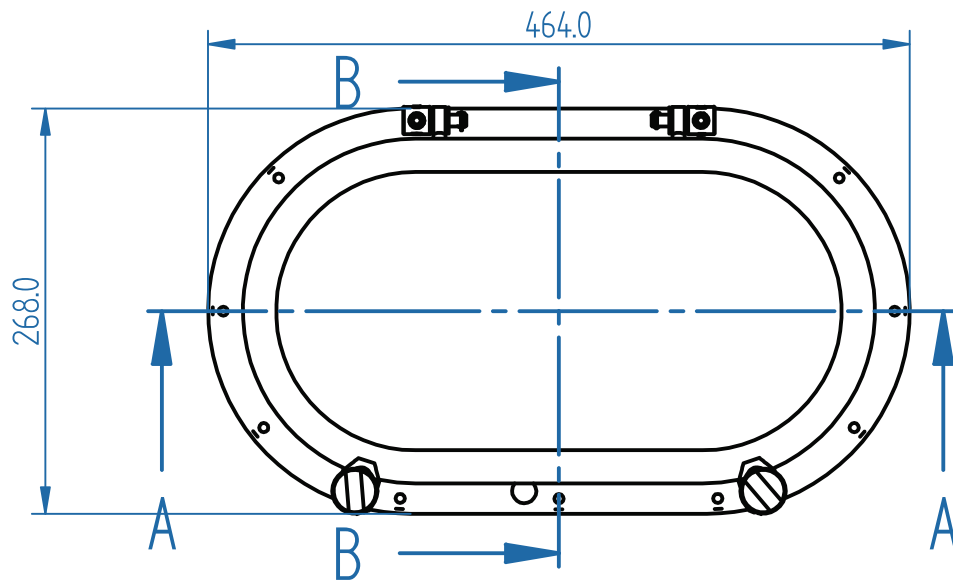

SEZIONE A-A

MADE IN STAINLESS STEEL AISI 316 L
 FINISHING MIRROR POLISHED
 PLATE DIMENSION ACCORDING CLASS
 OPTION FIXED TYPE
 OTHER DIMENSIONS ON DEMAND

ALLUFER TEMPESTA S.R.L.

Via Aldo Manuzio - 04018 - Sezze (LT) - Italy
 Phone +39 0773 88180 - Fax +39 0773 804410
www.allufertempesta.it - info@allufertempesta.it

T04

PORTHOLES

OVAL OPENING PORTHOLE