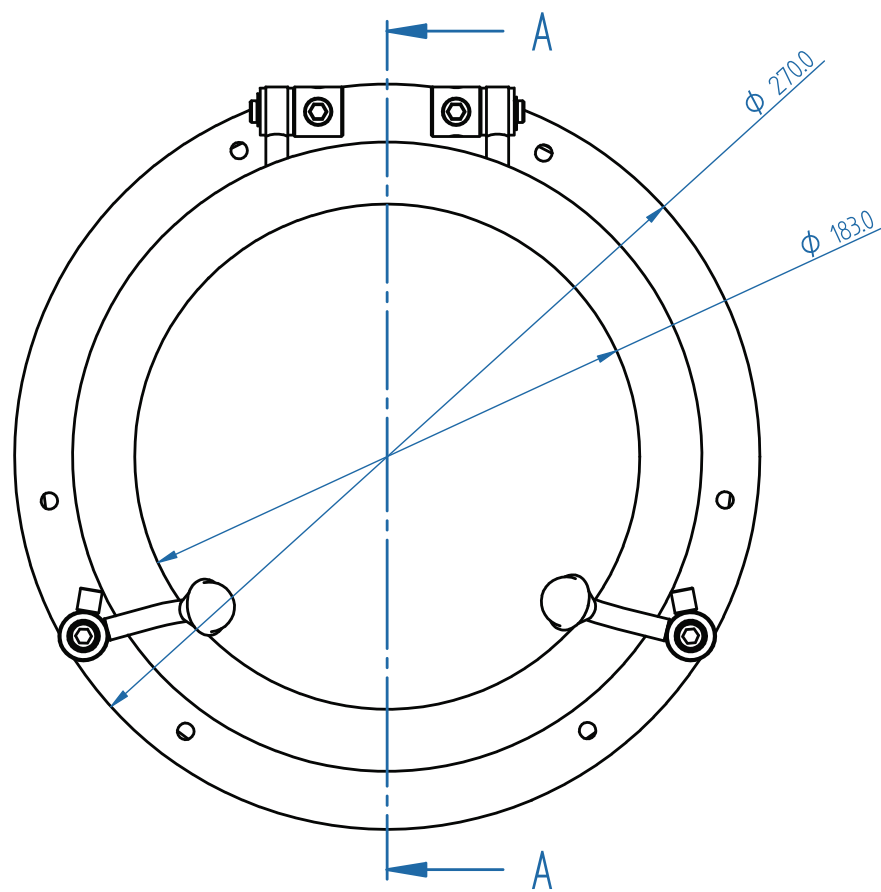

SEZIONE A-A

MADE IN STAINLESS STEEL AISI 316 L
 FINISHING MIRROR POLISHED
 PLATE DIMENSION ACCORDING CLASS
 OPTION FIXED TYPE
 OTHER DIMENSIONS ON DEMAND

ALLUFER TEMPESTA S.R.L.

Via Aldo Manuzio - 04018 - Sezze (LT) - Italy
 Phone +39 0773 88180 - Fax +39 0773 804410
www.allufertempesta.it - info@allufertempesta.it