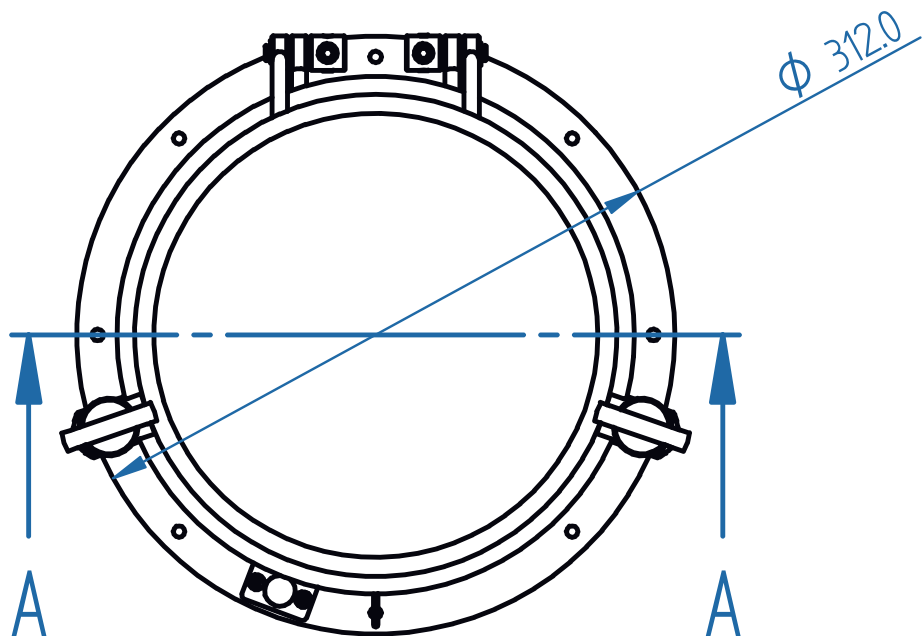

SECTION A-A

MADE IN STAINLESS STEEL AISI 316 L
 FINISHING MIRROR POLISHED
 PLATE DIMENSION ACCORDING CLASS
 OPTION FIXED TYPE
 OTHER DIMENSIONS ON DEMAND

ALLUFER TEMPESTA S.R.L.

Via Aldo Manuzio - 04018 - Sezze (LT) - Italy
 Phone +39 0773 88180 - Fax +39 0773 804410
www.allufertempesta.it - info@allufertempesta.it