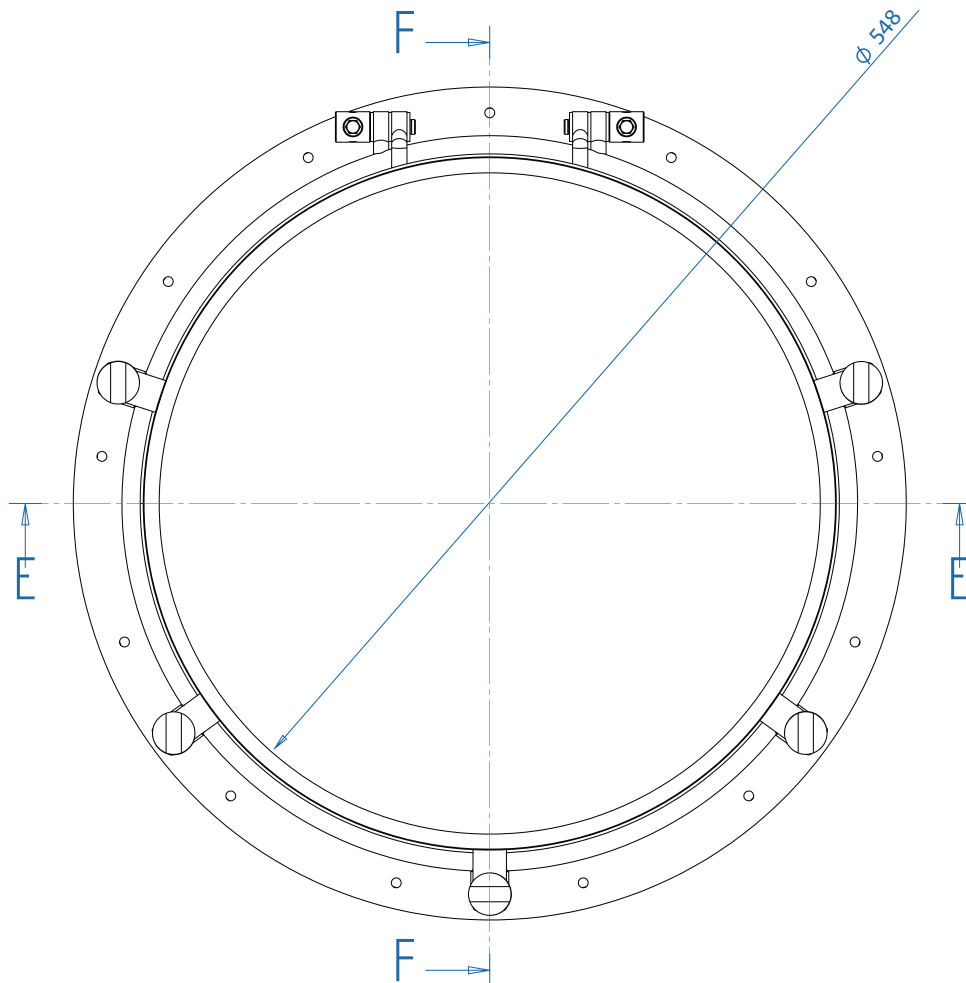

SECTION E-E

MADE IN STAINLESS STEEL AISI 316 L
 FINISHING MIRROR POLISHED
 PLATE DIMENSION ACCORDING CLASS
 OPTION FIXED TYPE
 OTHER DIMENSIONS ON DEMAND

ALLUFER TEMPESTA S.R.L.

Via Aldo Manuzio - 04018 - Sezze (LT) - Italy
 Phone +39 0773 88180 - Fax +39 0773 804410
www.allufertempesta.it - info@allufertempesta.it