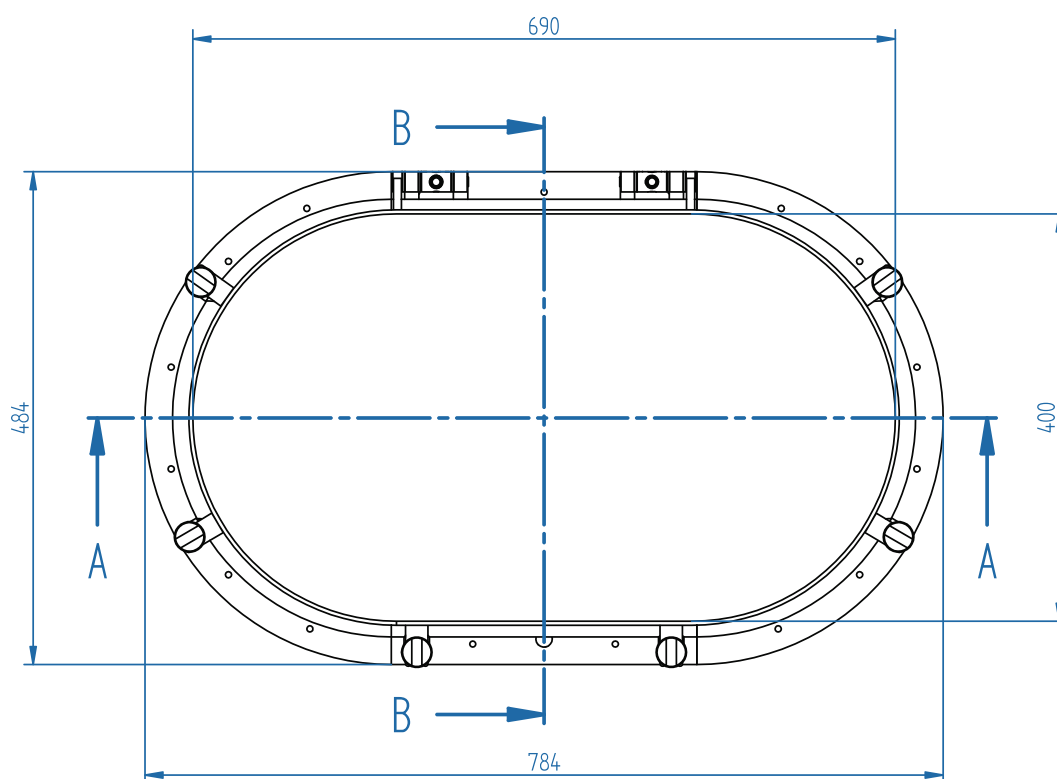

SECTION A-A

MADE IN STAINLESS STEEL AISI 316 L
 FINISHING MIRROR POLISHED
 PLATE DIMENSION ACCORDING CLASS
 OPTION FIXED TYPE
 OTHER DIMENSIONS ON DEMAND

ALLUFER TEMPESTA S.R.L.

Via Aldo Manuzio - 04018 - Sezze (LT) - Italy
 Phone +39 0773 88180 - Fax +39 0773 804410
www.allufertempesta.it - info@allufertempesta.it