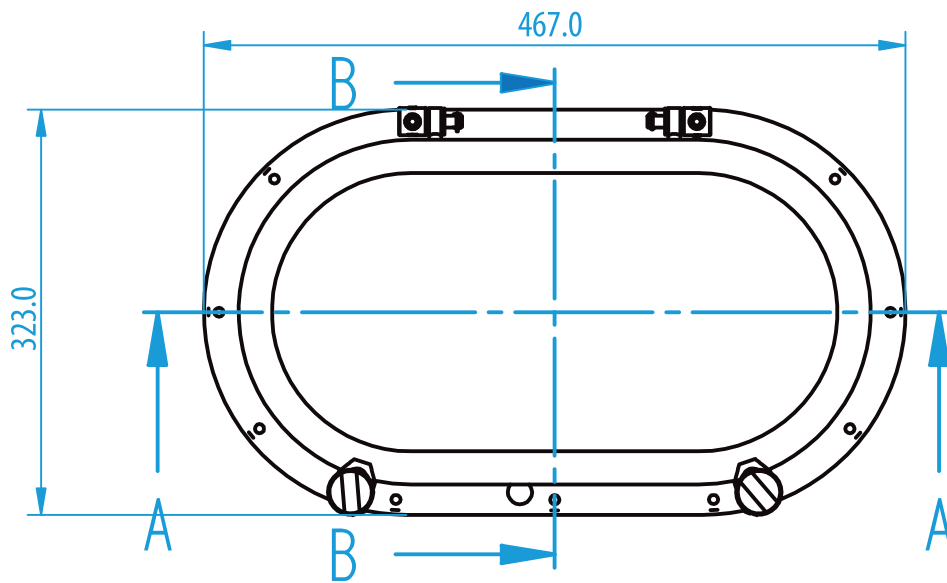

SEZIONE A-A

MADE IN STAINLESS STEEL AISI 316 L
 FINISHING MIRROR POLISHED
 OPTION FIXED TYPE

T05	PORTHOLES
OVAL OPENING PORTHOLE	